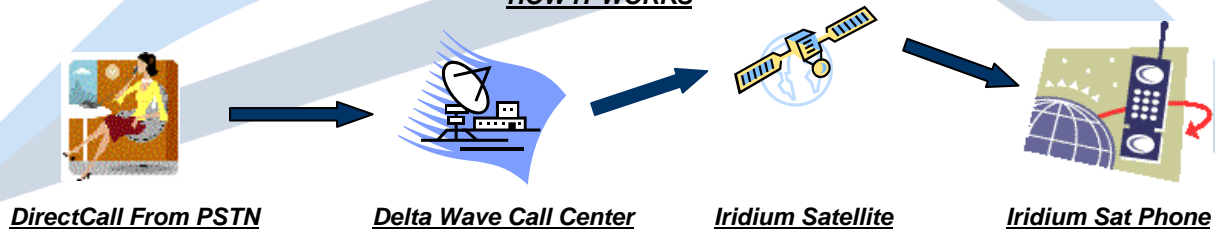

INTRODUCING DELTA WAVE'S NEW IRIDIUM *DIRECTCALL*™ SERVICE

NORTH AMERICAN DIALING TO IRIDIUM SATELLITE PHONES

<u>FEATURES</u>	<u>BENEFITS</u>
- Dial U.S. based "504", "985", "337" and "225" area codes, or "866" number to reach an Iridium satellite telephone. - Direct dialing – NOT Two staged. - Calls are digitally enhanced for improved voice quality. - Calls are invoiced monthly to the account holder.	- No long international dialing. - Transparent to both callers - Cost effective as compared to your typical international long distance rates. (see comparison below). - Call detail records accessible from Delta Wave's secure web portal.

RATES AND FEES			
Area Code	Per Minute*	Monthly Fee	One Time Activation Fee
Domestic "504" or "985", "337" or "225"	$1.45	N/A	$35.00
"866"	$1.45	$9.95/mo.	$35.00

HOW IT WORKS

COMPARE

Typical charges from LD carriers for calls to Iridium Satellite Phones

Sprint - $1.99/min.
ATT – $2.00-$5.00/min..
IDT - $5.00/min
MCI - $4.80/min.
Cox Digital - $11.39!

NOW ASK YOURSELF – "WHY NOT USE DELTA WAVE'S IRIDIUM DIRECTCALL SERVICE"

- Phone (985) 384-4100
- Toll-Free (800) 706-2515
- Fax (985) 384-4102
- E-mail sales@deltawavecomm.com
- Web <http://www.deltawavecomm.com>
- Address 8001 Hwy 182 E., Morgan City, LA 70380